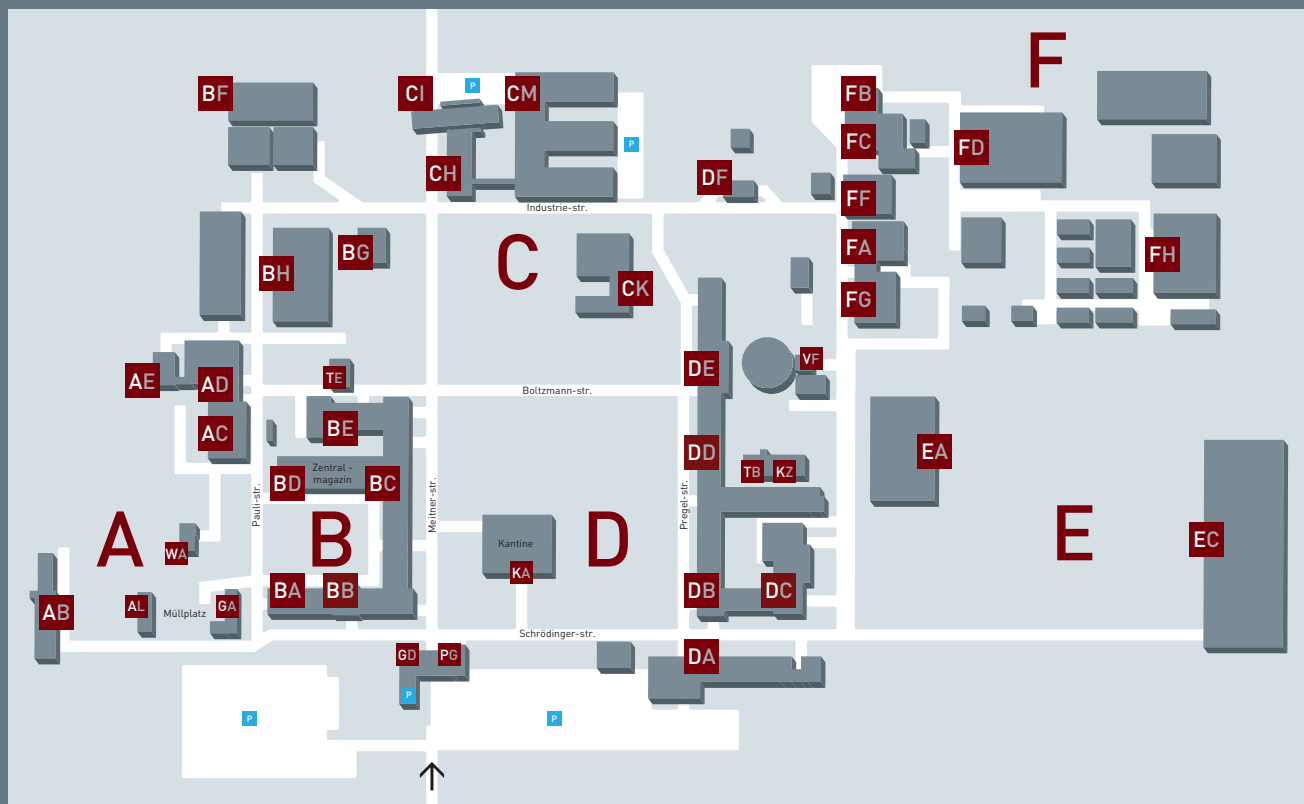

# TECH CAMPUS SEIBERSDORF

**PG** Anmeldung - Portier

**GD** Polizei

**KA** Kantine

**AIT AUSTRIAN INSTITUTE OF TECHNOLOGY GMBH**

**BA** Business Administration & Corporate Controlling  
Corporate Accounting  
Human Resources & Social Services  
Legal & Industrial Property  
Purchasing & Logistics